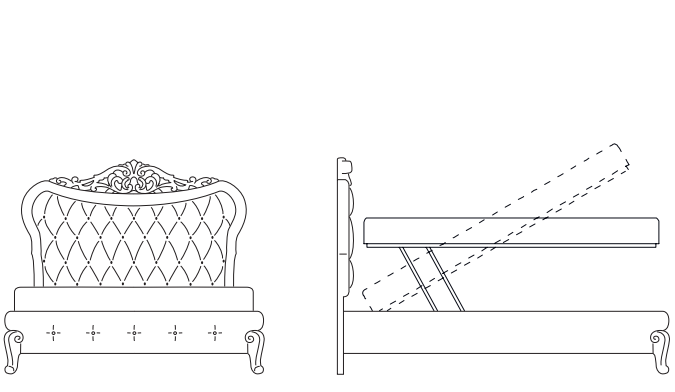

MERLINO con contenitore / with storage unit / с бельевым ящиком

Letto imbottito con contenitore

Upholstered bed with storage unit

Кровать с мягкой обивкой с бельевым ящиком